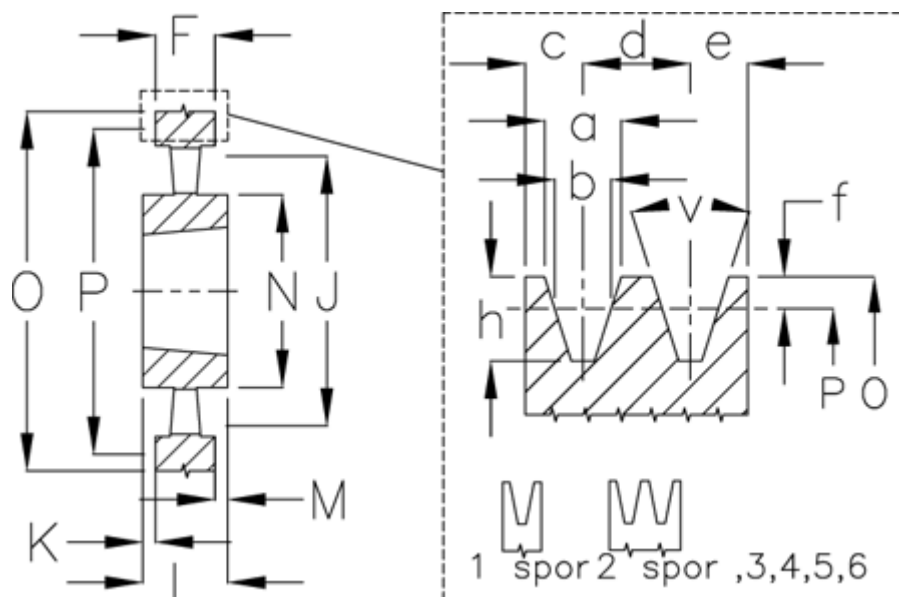

Article number: 604110050003

Description: V-belt pulley SPA 500/3 TL3020

## Measures

a	= 12.7	For bush	= 3020	O	= 505.5
b	= 11.0	h	= 13.8	P	= 500
Bush $\zeta$ max	= 75	J	= 465	Type	= SPA
c	= 10.0	K	= -	v	= 38 grader
d	= 15.0	L	= 51		
e	= 10.0	m	= 1.0		
f	= 2.8	N	= 159		
F	= -	Number of ribs	= 3		